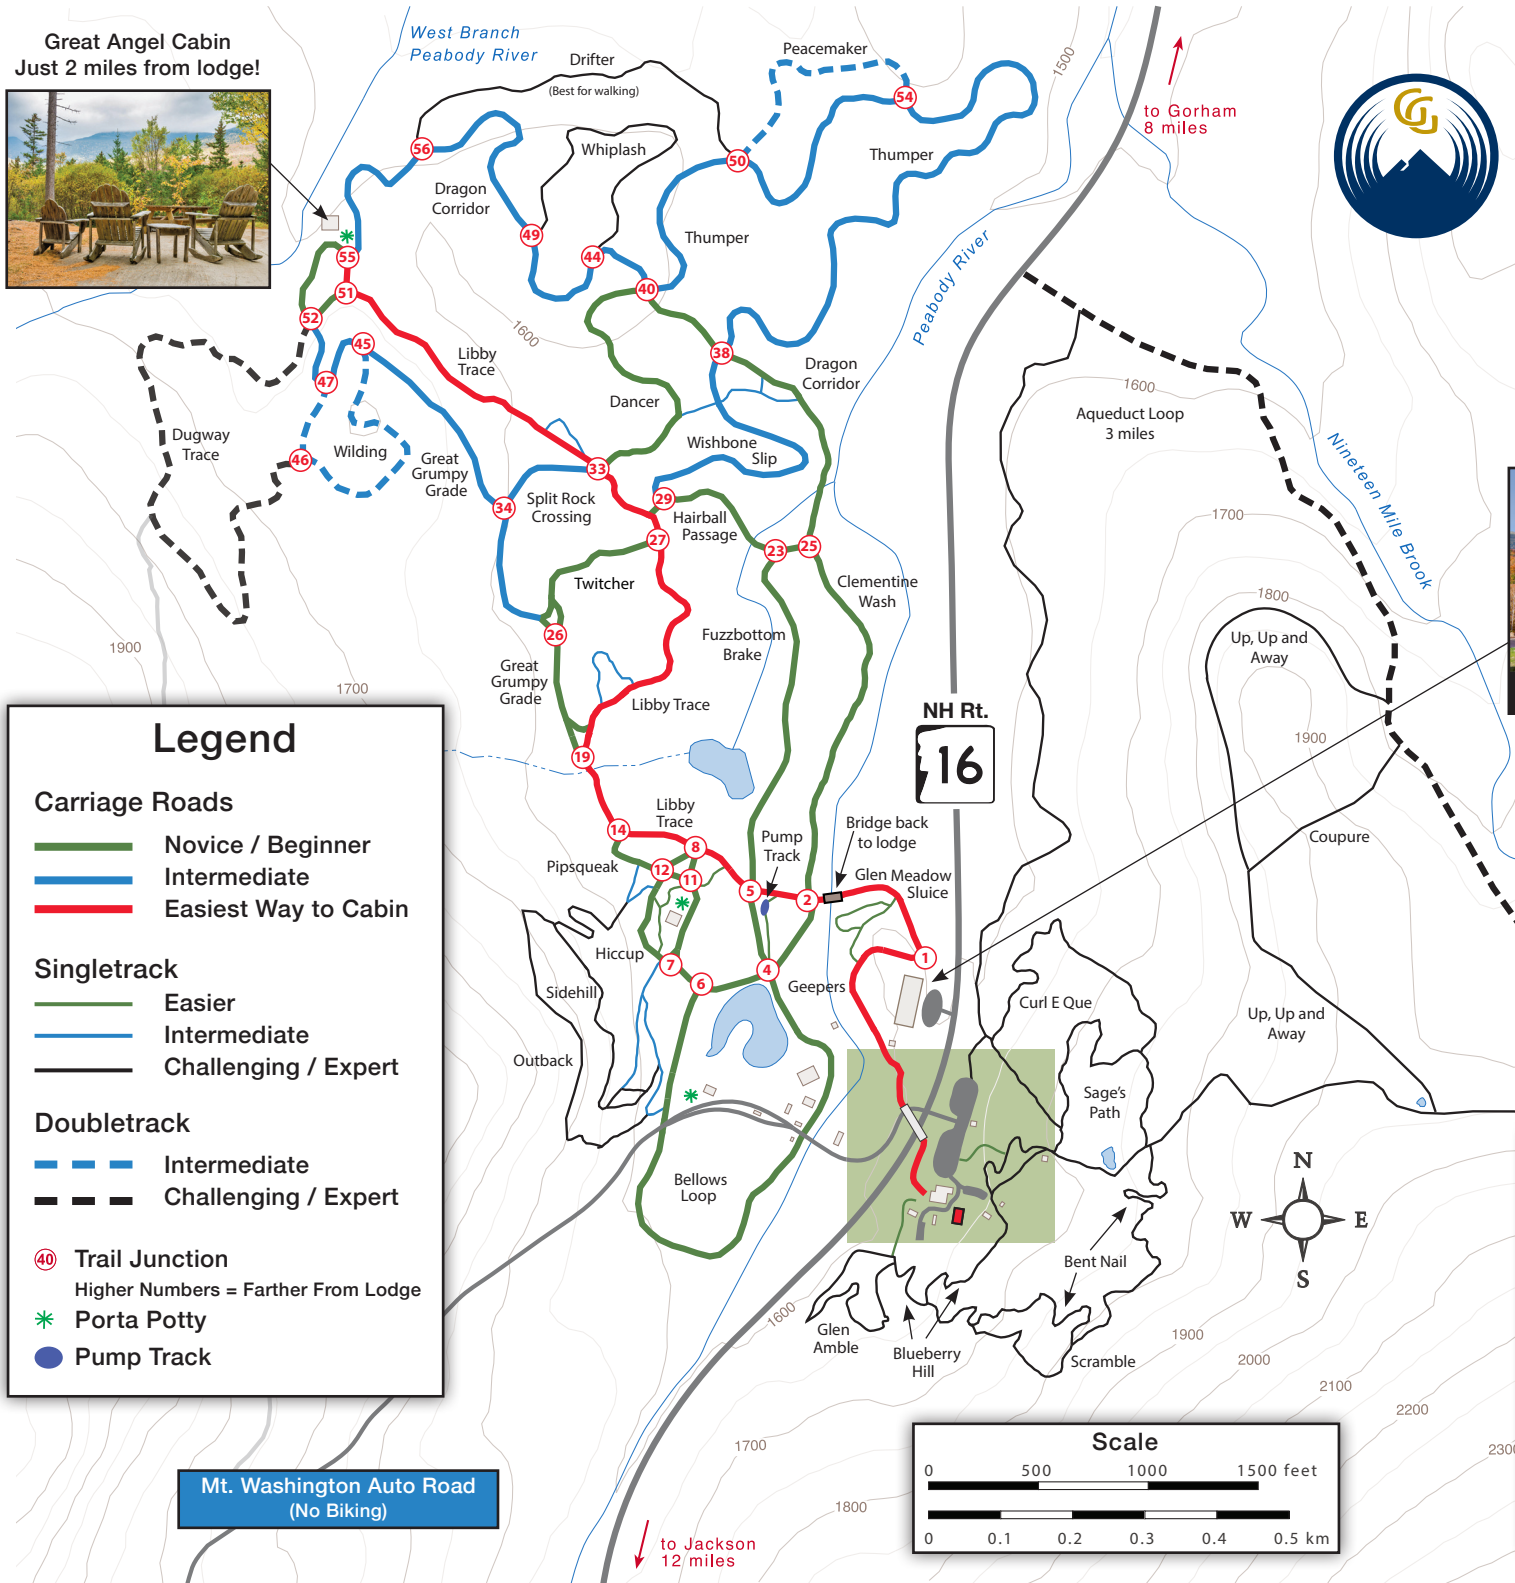

Great Angel Cabin
Just 2 miles from lodge!

Great Glen Trails

OUTDOOR CENTER

The Glen House Hotel & The Notch Grille

Legend

Carriage Roads

- Novice / Beginner
- Intermediate
- Easiest Way to Cabin

Singletrack

- Easier
- Intermediate
- Challenging / Expert

Doubletrack

- - - Intermediate
- - - Challenging / Expert

- 40 Trail Junction
Higher Numbers = Farther From Lodge
- * Porta Potty
- Pump Track

Mt. Washington Auto Road
(No Biking)