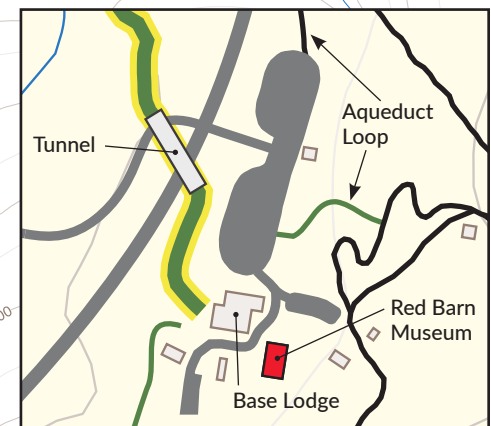

Great Angel Cabin
Just 2 miles from lodge!

Great Glen Trails

OUTDOOR CENTER

LEGEND

Carriage Roads

- Novice / Beginner
- Intermediate
- Easiest way to Cabin

Singletrack

- Easier
- Intermediate
- Challenging / Expert

Doubletrack

- - Intermediate
- - Challenging / Expert

Trail Intersection
Lower numbers = closer to Lodge

✱ Porta Potty

N

Scale

0 500 1000 1500 feet

0 0.1 0.2 0.3 0.4 0.5 km

Marvin
Moose

Pierre
Pine
Marten

Cheri
Chickadee

Denny
Deer

Barry
Bear

Bonnie
Beaver

Be a **Trails Tracker!**

Hit the **GREEN** trails and spot all our furry friends along the way. Use the hole punch for each one and earn your Official Trails Tracker button!