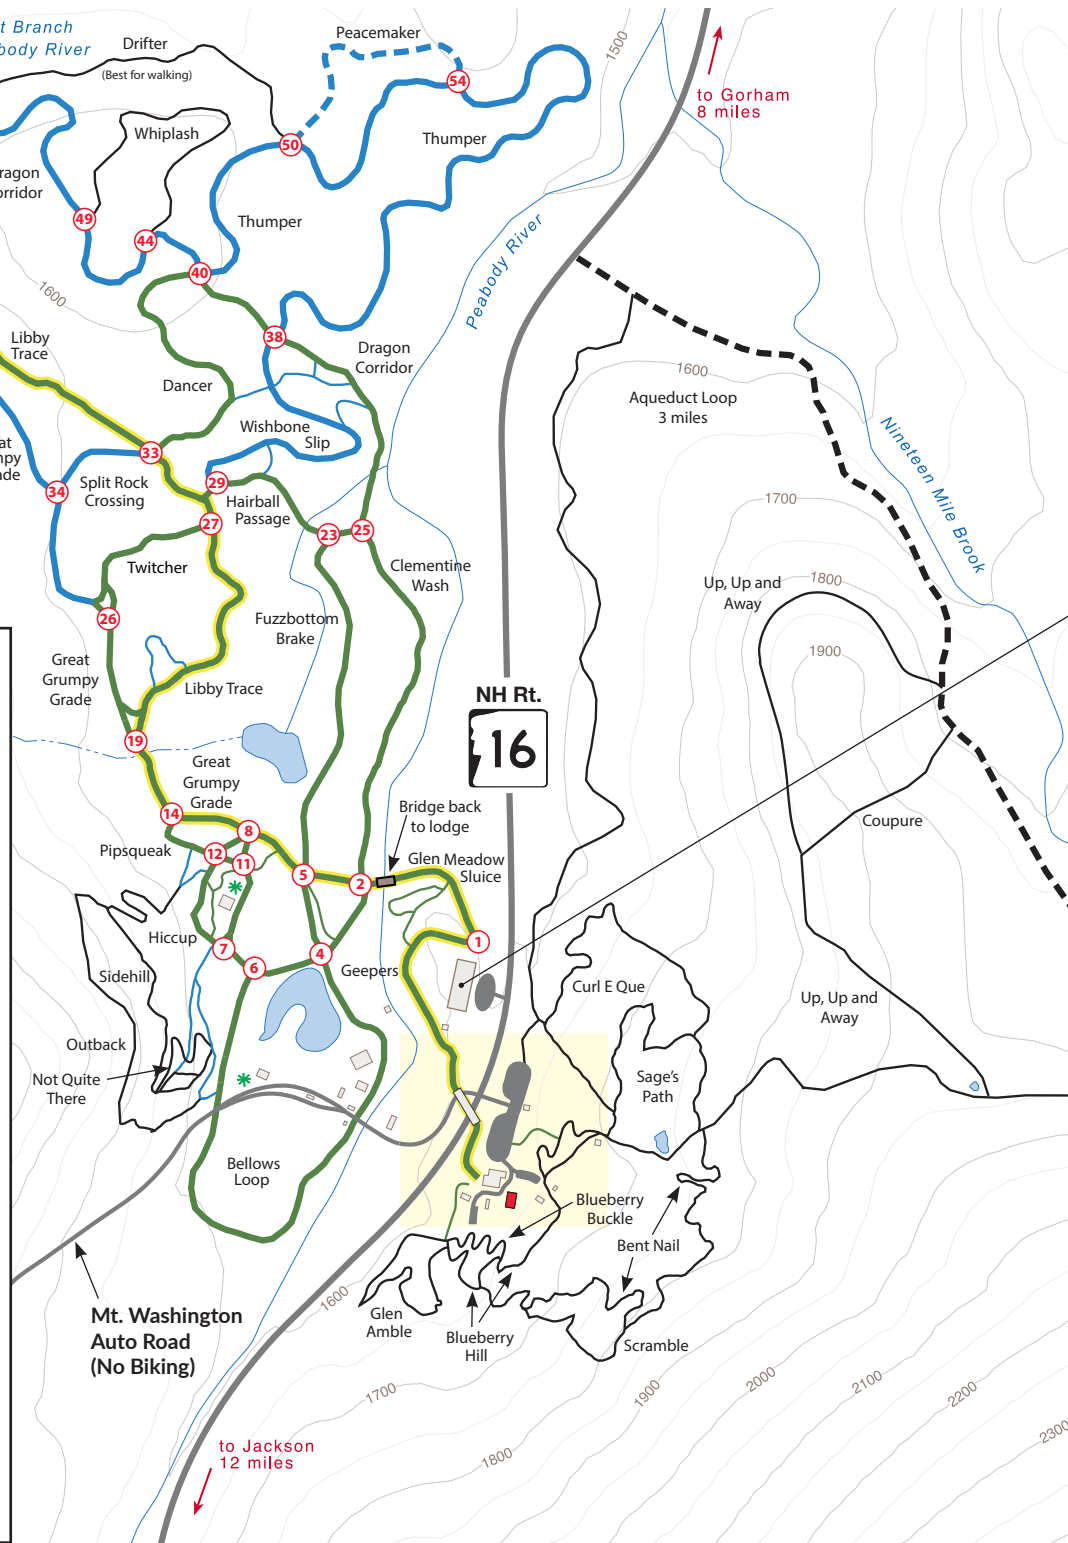

Great Angel Cabin
Just 2 miles from lodge!

Great Glen Trails

OUTDOOR CENTER

LEGEND

Carriage Roads

- Novice / Beginner
- Intermediate
- Easiest way to Cabin

Singletrack

- Easier
- Intermediate
- Challenging / Expert

Doubletrack

- - Intermediate
- - Challenging / Expert

Trail Intersection
Lower numbers = closer to Lodge

✱ Porta Potty

N

Scale

0 500 1000 1500 feet

0 0.1 0.2 0.3 0.4 0.5 km

Marvin
Moose

Pierre
Pine
Marten

Cheri
Chickadee

Denny
Deer

Barry
Bear

Bonnie
Beaver

Be a **Trails Tracker!**

Hit the **GREEN** trails and spot all our furry friends along the way. Use the hole punch for each one and earn your Official Trails Tracker button!

They walk in this pattern:

MOOSE

DEER

They walk in this pattern:

CHIPMUNK

RED
SQUIRREL

They hop in this pattern:

SNOWSHOE HARE