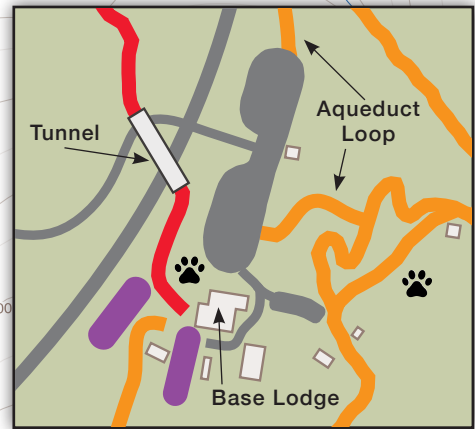

Great Angel Warming Cabin
Just 3.2 km from lodge!

Tubing Hill and Warming Hut

Comfortable tours to treeline on
the Mt. Washington Auto Road

Legend

- Novice
- Intermediate
- Most Difficult
- Learning/Teaching Areas
- Snowshoe/Backcountry Trail
- Easiest way to Great Angel Cabin
- Path from shuttle to Tubing Hill
- Trail Junction
Higher numbers = farther from lodge
- Porta Potty
- Dog-Friendly Trails
- 4.5 km Snowshoe Loop
Suggested to travel counter-clockwise

to Jackson
12 miles

to Gorham
8 miles