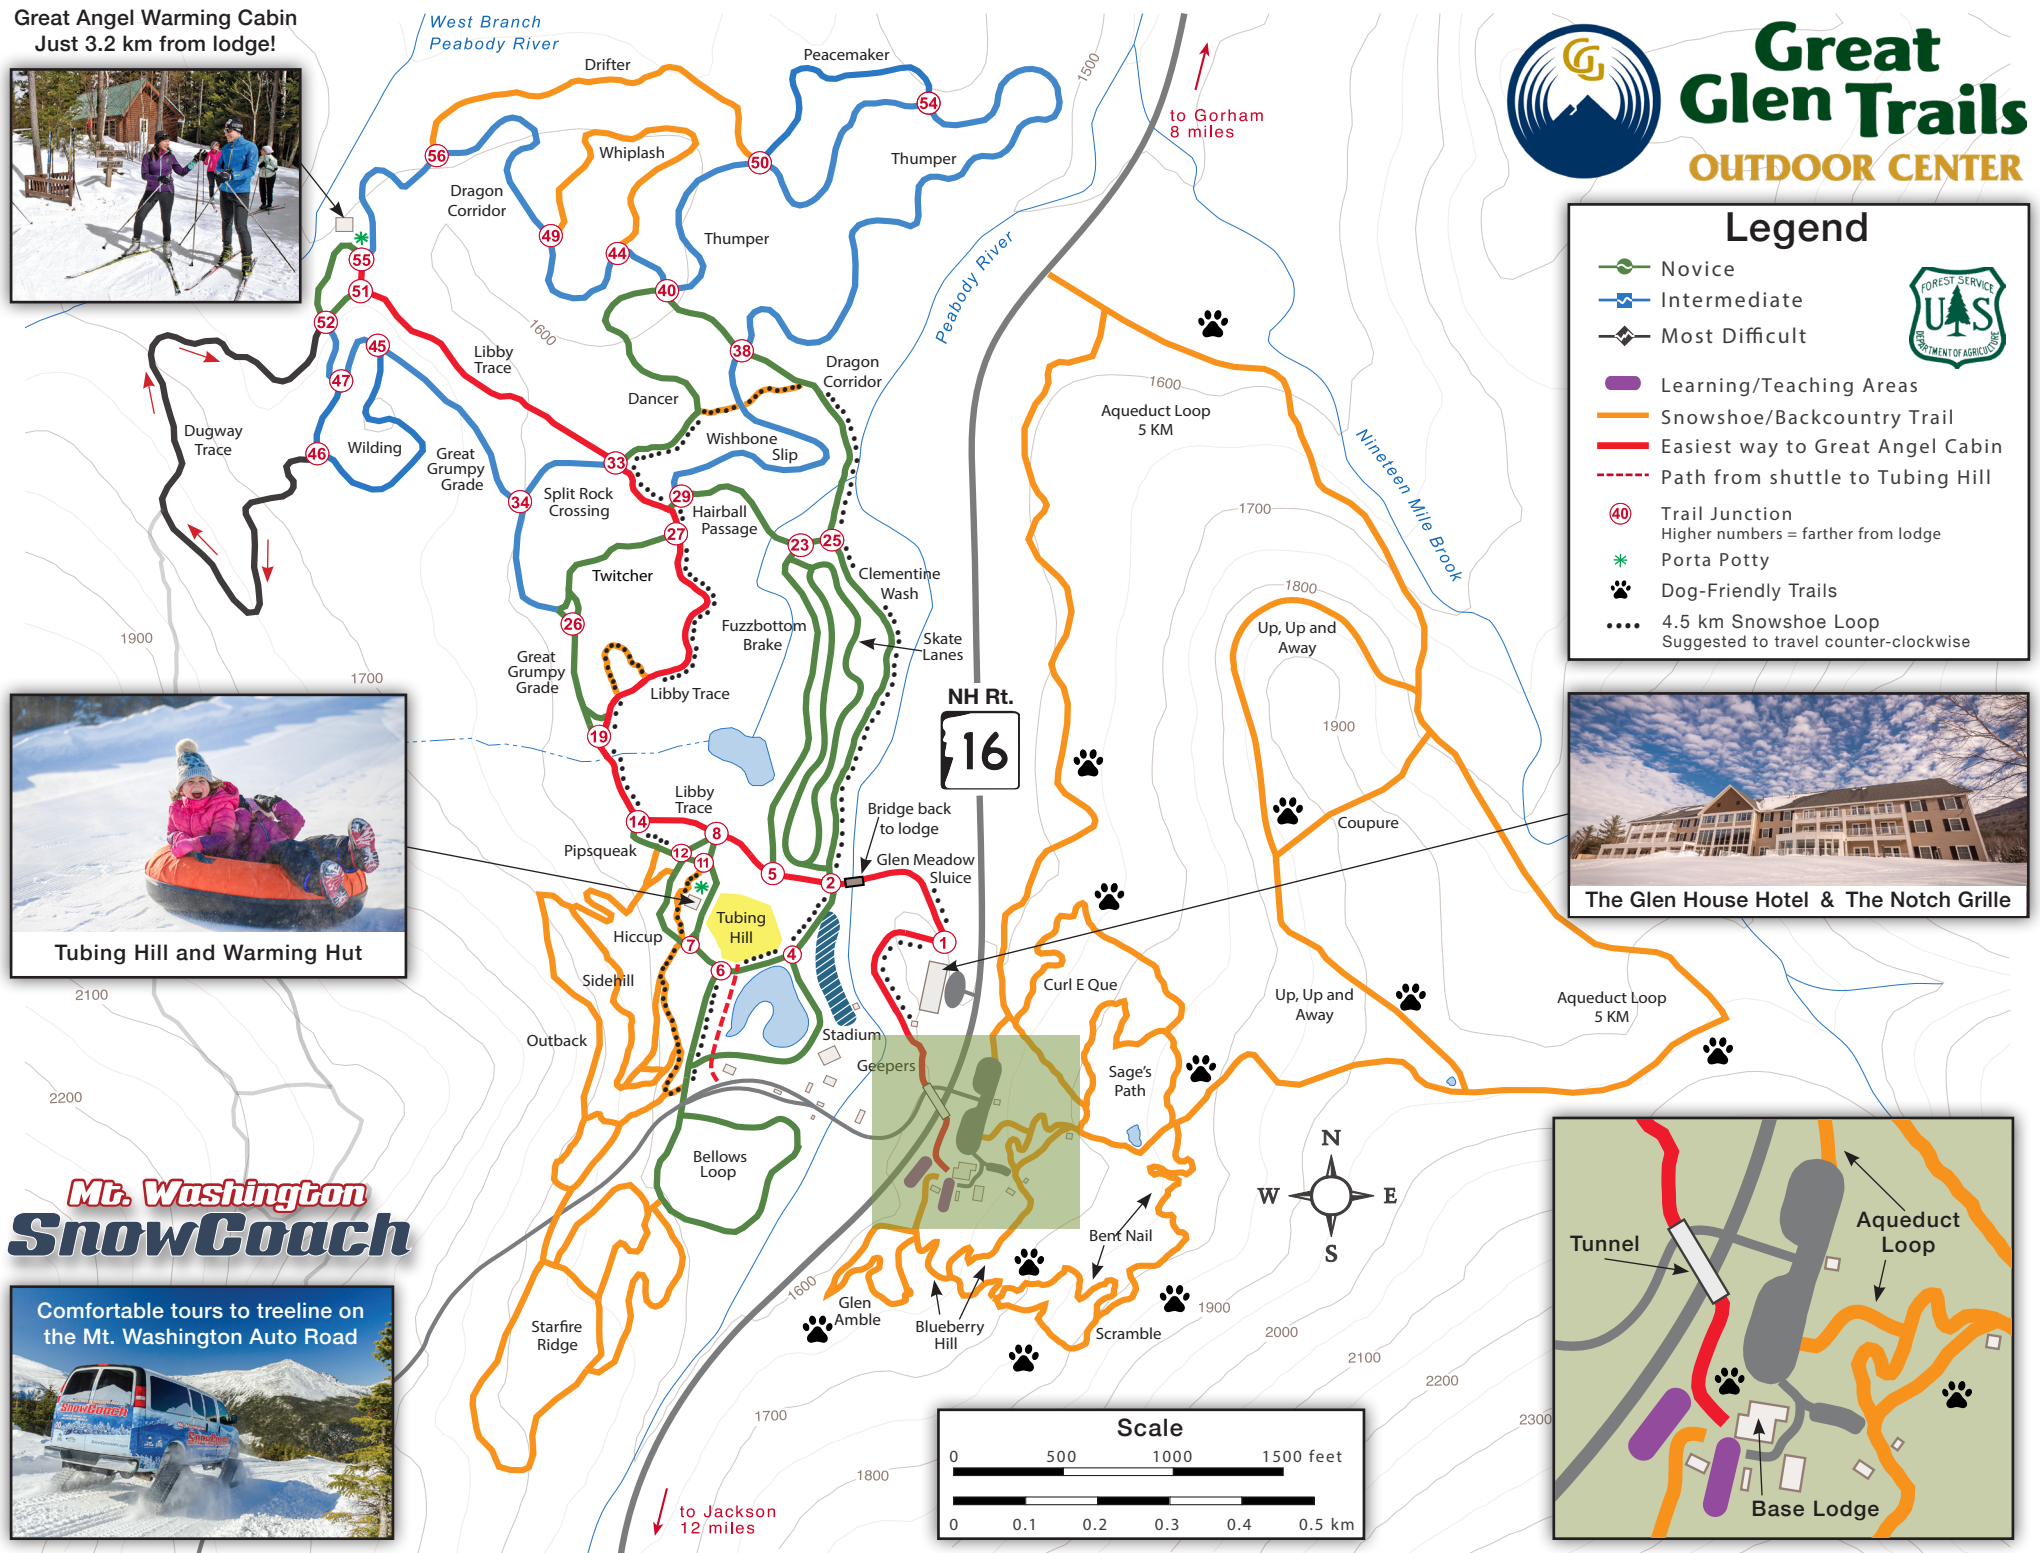

Great Angel Warming Cabin
Just 3.2 km from lodge!

Tubing Hill and Warming Hut

Comfortable tours to treeline on
the Mt. Washington Auto Road

Legend

- Novice
- Intermediate
- Most Difficult
- Learning/Teaching Areas
- Snowshoe/Backcountry Trail
- Easiest way to Great Angel Cabin
- Path from shuttle to Tubing Hill
- Trail Junction
Higher numbers = farther from lodge
- Porta Potty
- Dog-Friendly Trails
- 4.5 km Snowshoe Loop
Suggested to travel counter-clockwise

to Jackson
12 miles

to Gorham
8 miles